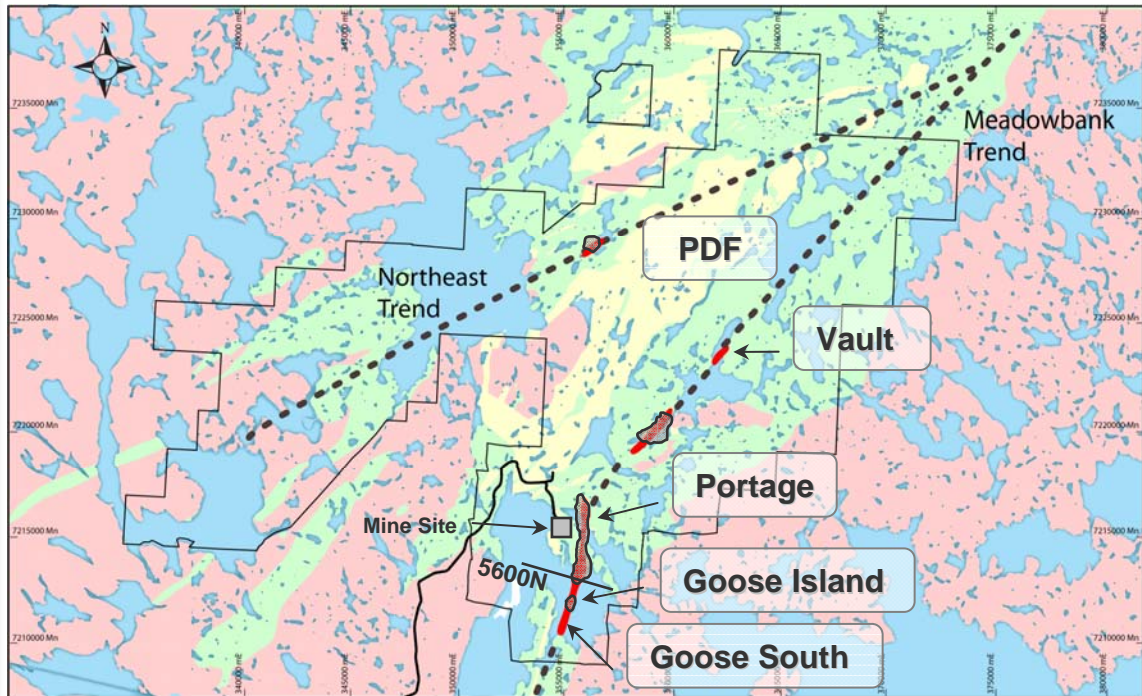

# Meadowbank Geology Map

AEM

- Granite
- Volcanic
- Quartzite
- Lakes
- Gold Reserves & Resources
- Open Pit outline

0 10  
kilometres

Coordinate system  
UTM NAD 83 Zone 15