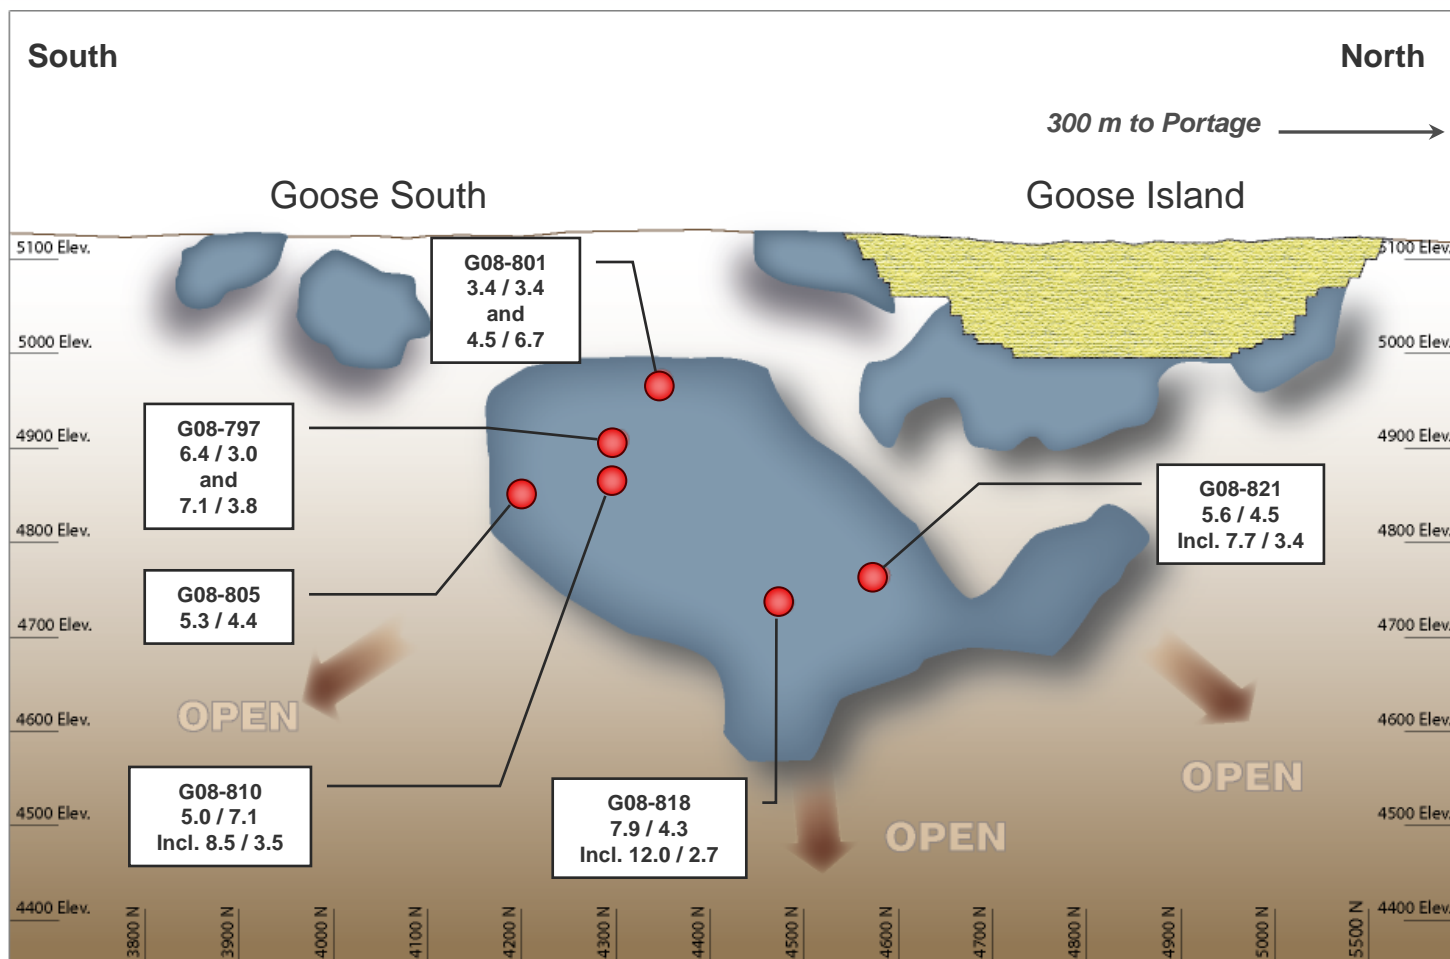

Goose Island & Goose South Longitudinal Section

AEM

Open Pit Outline

Mineral Resource

Latest Drill Holes
Gold g/t / True Thickness metres