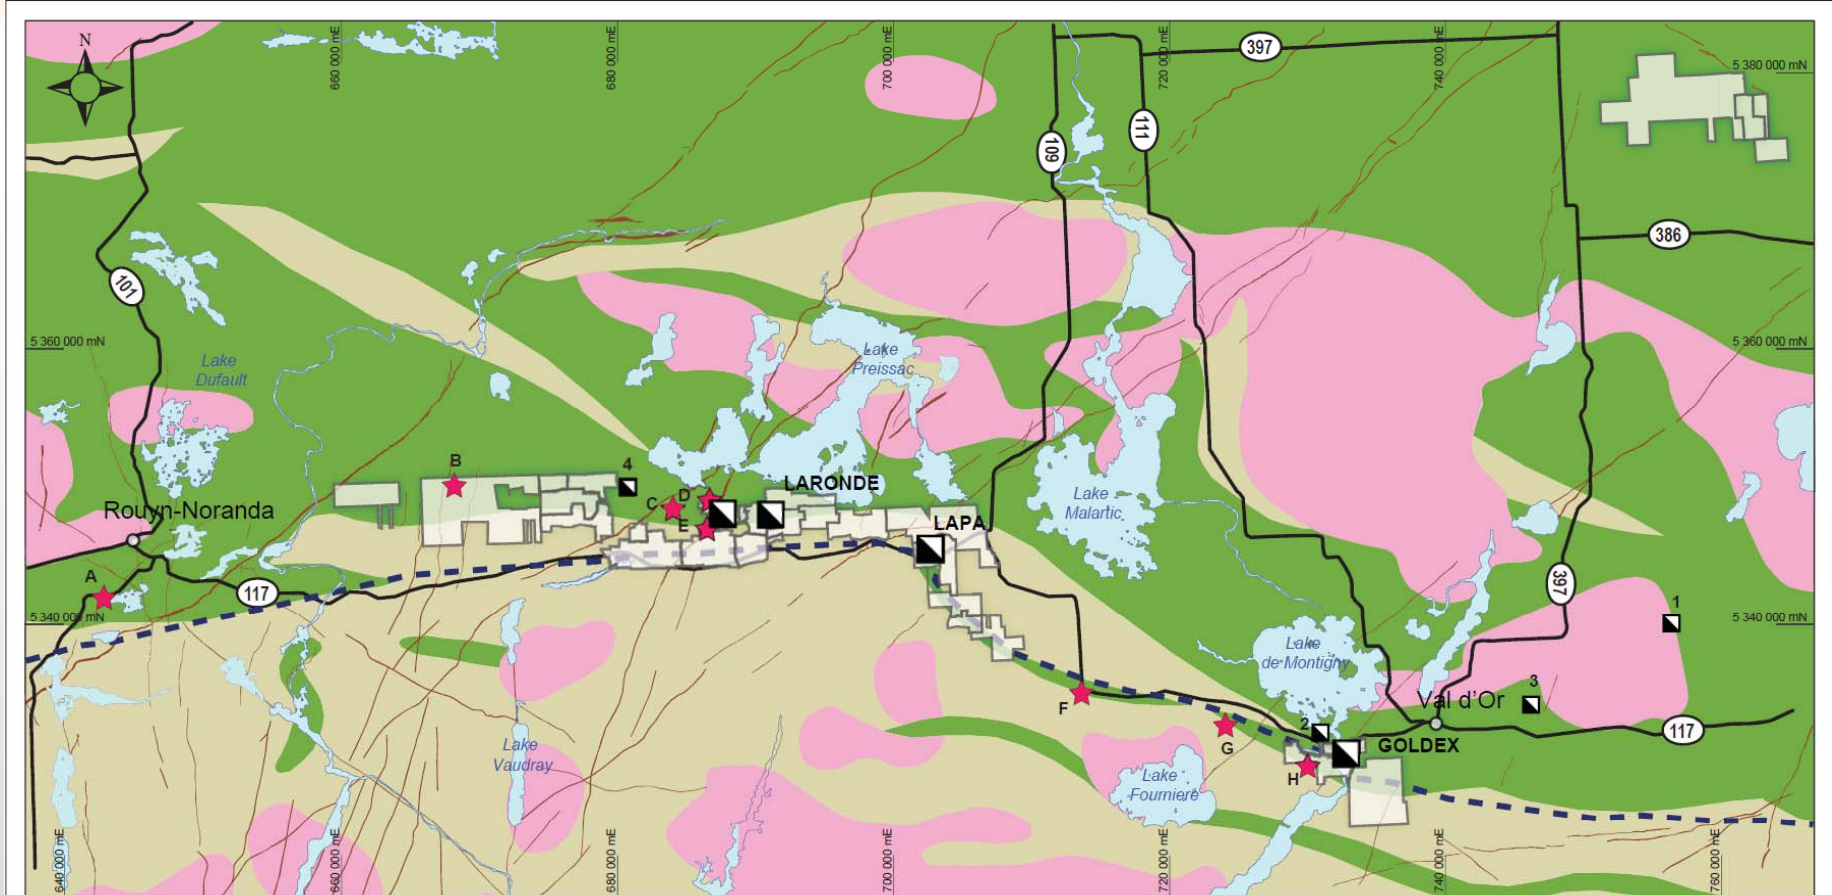

# Abitibi regional geology map

- Granitoid
- Volcanic rock
- Sedimentary rock
- Diabase and gabbro dyke
- Cadillac-Larder Lake Fault
- Lake
- Road
- Agnico-Eagle Properties
- Producing gold mines
- Gold exploration projects

- 1 - Beaufor (Richmont)
- 2 - Kiena (Wesdome)
- 3 - Lac Herbin (Alexis)
- 4 - Mouska (Iamgold)

- A - Lac Pelletier (Alexis)
- B - Joanna North (Agnico-Eagle)
- C - Westwood (Iamgold)
- D - Bousquet (Agnico-Eagle)
- E - Ellison (Agnico-Eagle)
- F - Canadian Malartic (Osisko)
- G - Malartic-Midway (Northern Star)
- H - Dubuisson (Agnico-Eagle)

Coordinate System U.T.M-Nad83-Z17